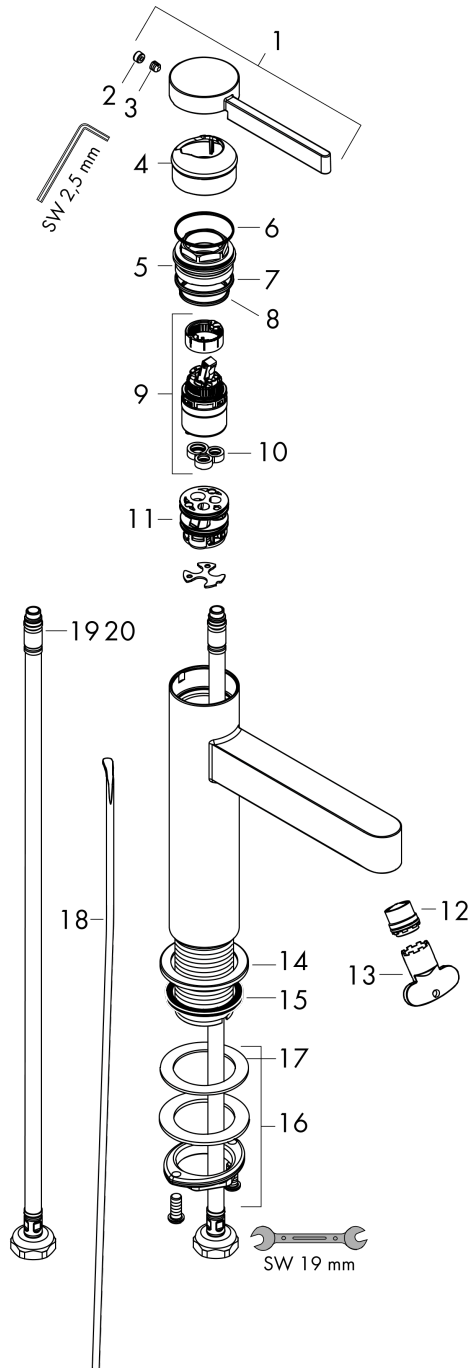

### product features

- consists of: single lever basin mixer, waste set
- ComfortZone 110
- projection 139 mm
- spray type: laminar spray
- maximum flow rate at 3 bar: 5 l/min
- ceramic cartridge
- temperature limitation adjustable
- suitable for continuous flow water heaters
- pop-up waste set G 1¼
- material waste set: metal
- connection type: G ½ connections
- connection dimension: DN15

## Product image

## Flowchart

**Finoris**  
**Single lever basin mixer 110 with pop-up waste set**  
 Surfaces: **Matt Black**    Article Number: **76020670**

**Exploded Drawing**

Year of production: >06/21

**Finoris**  
**Single lever basin mixer 110 with pop-up waste set**  
 Surfaces: **Matt Black** Article Number: **76020670**

**Spare part list**

Year of production: >06/21

Pos.	Description	Article Number	Price	PU
1	handle	94266670	-	1
2	screw cover	93735460	-	1
3	hollow set screw M5x5	98446000	-	1
4	flange	93737670	-	1
5	nut	92926000	-	1
6	O-ring 30x1,5	98433000	-	1
7	O-ring 29x2	98391000	-	1
8	O-ring 25x1,5	98146000	-	1
9	cartridge, assy	93760000	-	1
10	seal	93383000	-	1
11	adapter for cartridge	98866000	-	1
12	spray former	93973000	-	1
13	special tool	98987000	-	1
14	escutcheon	94265670	-	1
15	flat seal	98749000	-	1
16	fixing set (Ø 32)	13961000	-	1
17	lever collar	97548000	-	1
18	pull rod	96657670	-	1
19	connection hose 600 mm M8x0,75 G3/8	96556000	-	1
20	O-ring 6,6x1,6	93019000	-	1
a	pop up waste	94139670	-	1
b	fixation extension 35 mm	13898000	-	1