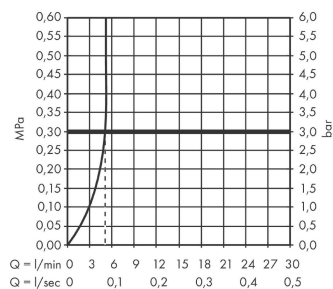

Finoris
Single lever basin mixer 110 with pop-up waste set
Surfaces: **Matt Black** Article Number: **76020670**

Description

product features

- consists of: single lever basin mixer, waste set
- ComfortZone 110
- projection 139 mm
- spray type: laminar spray
- maximum flow rate at 3 bar: 5 l/min
- ceramic cartridge
- temperature limitation adjustable
- suitable for continuous flow water heaters
- pop-up waste set G 1¼
- material waste set: metal
- connection type: G ½ connections
- connection dimension: DN15

Technology

Design awards

reddot winner 2021

Product image

Flowchart